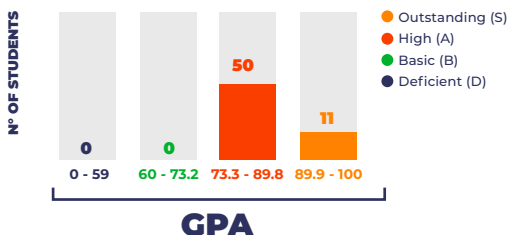

GRADE DISTRIBUTION CLASS OF 2023

CSFR Grade System	Ministry of Education Grade System	GPA Grade	Letter Grade
89.9 - 100	Outstanding (S)	4.5	A+
85.7 - 89.8 81.6 - 85.6 77.4 - 81.5 73.3 - 77.3	High (A)	4.0 3.5 3.0 2.5	A B+ B B-
60 - 73.2	Basic (B)	2.0	C
0 - 59	Deficient (D)	0	F