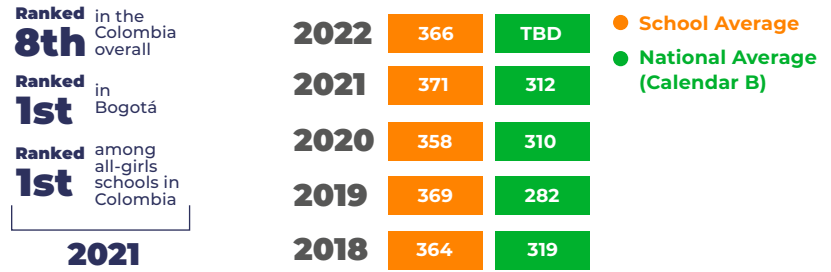

COLLEGE AND UNIVERSITIES THAT HAVE ACCEPTED OUR STUDENTS 2018 - 2022 ACTUAL MATRICULATIONS APPEAR IN ORANGE

COLOMBIA

Bogotá
Pontificia Universidad Javeriana
Universidad de La Sabana
Universidad de La Salle
Universidad de Los Andes
Universidad del Rosario
Universidad El Bosque
Universidad Externado de Colombia
Universidad Militar Nueva Granada
Universidad Nacional de Colombia
Universidad Piloto de Colombia
Universidad Sergio Arboleda
Universidad Sergio Arboleda
Medellín
Universidad Pontificia Bolivariana

INTERNATIONAL

Canadá
College Canada
McGill University
Seneca College
Sheridan College
Vanier College
France
Sorbonne Nouvelle University
TBS (Toulouse Business School)
Italy
IED Milán
Spain
Esade
Universidad de Navarra
Universidad Loyola - Andalucía
Sweden
Jönköping University

USA

Arizona State University
Augusta University
Boston University
Centennial College
Colby University
Columbia University
Cornell University
Depaul University
Florida Institute of Technology
Florida International University
Full Sail University
Georgia Southern University
Hofstra University
Hult International Business School
Humber College
Kennesaw State University
Loras College
Lynn University
Menlo College
Mercyhurst University
MIT

Pace University
Polk State College
Pomona College
Princeton University
Ringling College of Art and Design
Savannah College of Art and Design
Texas A&M University
Texas Christian University
The College of St. Scholastica
University of Central Florida
University of Nebraska
University of North Florida
University of North Texas
University of Oregon
University of South Florida
University of Texas - Austin
University of Texas - Dallas
Utica College
Virginia Tech
Yale University