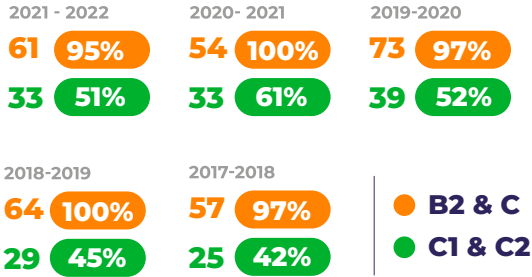

TEST SCORE INFORMATION TOEFL

PSAT MEAN SCORES FROM 2016 - 2021

Class Year	Mean Total Score (320-1520)	Mean ERW Score (160-760)	Mean Math Score (160-760)
2021	1010	500	510
2020	PSAT was not presented due to the pandemic		
2019	1029	509	520
2018	1017	509	508
2017	1021	515	505

AWARDS AND DISTINCTIONS

- ★ Top finishers in National Mathematics and Science Olympiads with representation in the International Olympiads as well. 2017, 2018, 2019: Final rounds among the top three. 2020: Final rounds in Colombia and sixth place in international Olympiad. 2021: Semifinal round.
- ★ First Place in National Inter School Robotics Competition - 2021
- ★ First Place for 5 consecutive years (2017 - 2021) in the "Mentes Brillantes" contest at the Universidad Externado de Colombia where bright and innovative ideas are presented, resulting in scholarships in entrepreneurship at the university

EXTRACURRICULARS AND OTHER SPECIAL PROGRAMS

- Robotics
- Theatre
- Music
- Science Club
- Dance
- Gymnastics
- Minichief
- Ballet
- Basketball
- Model UN
- Cheerleading
- Athletics (Track)
- Volleyball
- Soccer
- Tennis

PRUEBA SABER 11 COLOMBIAN EXIT EXAM

The Saber 11 is the national exit exam given to all graduating students in Colombia. It is marked over a total of 500 points and is a requirement for admission to Colombian universities.